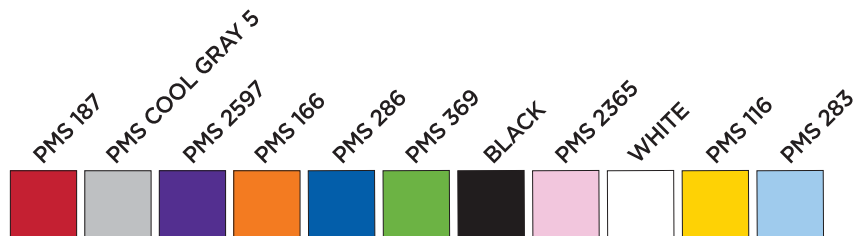

3,000-20,000
CDN **\$3.73** [R]

1622-37

18-oz. Colorband Stainless Bottle

3,000-20,000
CDN **\$4.05** [R]

11 Colors Available

Visit leedsworld.ca/worldsource for more details.

Program Parameters

- 10-12 week lead time from proof approval.
- Imprints up to 4 colors are free.
- Contact your WorldSource representative for quantities over 20,000.